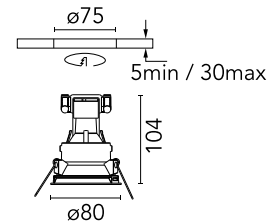

FLOS

03.4211.GL Gold

Easy Kap Ø 80 Fixed

Designed by FLOS Architectural, 2016

'Recessed luminaire with main voltage source. Installation frame not necessary.

Are you a professional and your project needs consulting and support?

Physical

Colour	Gold
Trim	Yes
Orientation	Fixed
Recessed depth (mm)	155
Spot diameter (mm)	80
Length (mm)	80
Net weight (kg)	0.12
Package height (mm)	90
Package width (mm)	140
Package length (mm)	105
IP internal	20
IP external	23