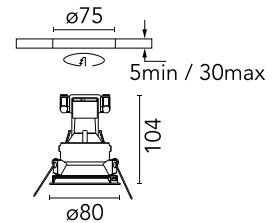

FLOS

03.4211.B1 White

Easy Kap Ø 80 Fixed

Designed by FLOS Architectural, 2016

'Recessed luminaire with main voltage source. Installation frame not necessary.

Are you a professional and your project needs consulting and support?

[BOOK AN APPOINTMENT](#)

Main specifications

Mounting	Ceiling recessed
Environments	Indoor dry location
Light Source Type	Bulb
Lamp category	LED retrofit
Lamp type	PAR16
Lamp holders	GU10
Ilcos	No
Number of heads	1
System power (W)	50

Physical

Colour	White
Trim	Yes
Orientation	Fixed
Recessed depth (mm)	155
Spot diameter (mm)	80
Net weight (kg)	0.12
IP internal	20
IP external	23

Download

Mounting instructions

[↓ PDF](#)

Ecodesign and Energy Labelling