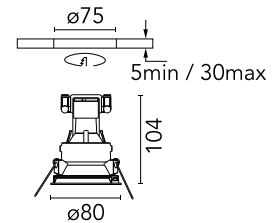

FLOS

03.4211.74 Black

Easy Kap Ø 80 Fixed

Designed by FLOS Architectural, 2016

'Recessed luminaire with main voltage source. Installation frame not necessary.

Are you a professional and your project needs consulting and support?

[BOOK AN APPOINTMENT](#)

Main specifications

| | |
|-------------------|---------------------|
| Mounting | Ceiling recessed |
| Environments | Indoor dry location |
| Light Source Type | Bulb |
| Lamp category | LED retrofit |
| Lamp type | PAR16 |
| Lamp holders | GU10 |
| Ilcos | No |
| Number of heads | 1 |
| System power (W) | 50 |

Physical

| | |
|---------------------|-------|
| Colour | Black |
| Trim | Yes |
| Orientation | Fixed |
| Recessed depth (mm) | 155 |
| Spot diameter (mm) | 80 |
| Net weight (kg) | 0.12 |
| IP internal | 20 |
| IP external | 23 |