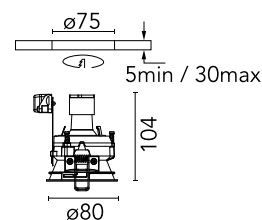

Recessed luminaire with main voltage source. Installation frame not necessary.

Are you a professional and your project needs consulting and support?

[BOOK AN APPOINTMENT](#)