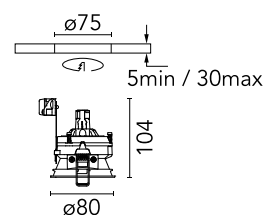

FLOS

03.4160.B1 White

Easy Kap Ø 80 Adjustable

Designed by FLOS Architectural, 2016

Recessed 12V lamp luminaire. Remote transformer not included. Installation frame not necessary.

Are you a professional and your project needs consulting and support?

[BOOK AN APPOINTMENT](#)

Main specifications

Mounting	Ceiling recessed
Environments	Indoor dry location
Light Source Type	Bulb
Lamp category	LED retrofit
Lamp type	QR-CBC 51
Lamp holders	GX5.3
Ilcos	No
Number of heads	1

Physical

Colour	White
Trim	Yes
Orientation	Adjustable
Rotation (°)	360
Longitudinal tilting (°)	20
Transversal tilting (°)	20
Recessed depth (mm)	130
Spot diameter (mm)	80
Net weight (kg)	0.12
IP internal	20
IP external	23

Download

[Mounting instructions](#)

Ecodesign and Energy Labelling

Replaceable (LED only) light source by an end-user

Replaceable control gear by a professional