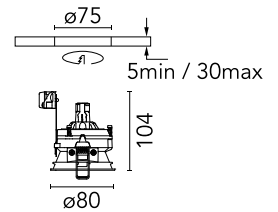

FLOS

03.4160.74 Black

Easy Kap Ø 80 Adjustable

Designed by FLOS Architectural, 2016

Recessed 12V lamp luminaire. Remote transformer not included. Installation frame not necessary.

Are you a professional and your project needs consulting and support?

[BOOK AN APPOINTMENT](#)

Main specifications

Mounting	Ceiling recessed
Environments	Indoor dry location
Light Source Type	Bulb
Lamp category	LED retrofit
Lamp type	QR-CBC 51
Lamp holders	GX5.3
Ilcos	No
Number of heads	1

Physical

Colour	Black
Trim	Yes
Orientation	Adjustable
Rotation (°)	360
Longitudinal tilting (°)	20
Transversal tilting (°)	20
Recessed depth (mm)	130
Spot diameter (mm)	80
Net weight (kg)	0.12
IP internal	20
IP external	23

Download

[Mounting instructions](#)

Ecodesign and Energy Labelling

Replaceable (LED only) light source by an end-user

Replaceable control gear by a professional