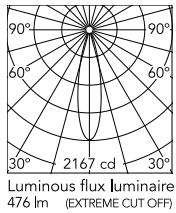

Physical

Colour	Black
Trim	Yes
Orientation	Fixed
Recessed depth (mm)	100
Spot diameter (mm)	59
Net weight (kg)	0.14
Package height (mm)	9
Package width (mm)	10.5
Package length (mm)	14
IP internal	20
IP external	54

Schematic light drawing

Beam Angle: 24°

h(m)	E(lx)	D(m)
1	2167	0.43
2	542	0.85
3	241	1.28
4	135	1.71
5	87	2.13

Luminous flux luminaire
476 lm (EXTREME CUT OFF)

Photometric

Lighting type	Direct
Light distribution	Symmetric
CCT (K)	3000
CRI>	90
McAdam steps (SDCM)	3
LED Life / Failure Ratio	L80B50>50.000h (Tc=85°C)
Beam angle C0-180 (°)	24
Beam angle C90-270 (°)	24
UGR _L	8