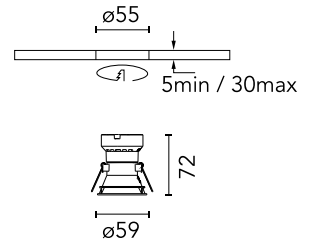

Are you a professional and your project needs consulting and support?

BOOK AN APPOINTMENT

Main specifications

Mounting	Ceiling recessed
Environments	Indoor dry location
Light Source Type	LED
LED type	LED array
Lamp category	LED
Iicos	No
Bulb finish	Clear
Number of heads	1
Power (W)	7.3
System power (W)	8.6
Source flux (lm)	720
System flux (lm)	476
Efficacy (lm/W)	55

Physical

Colour	Black
Trim	Yes
Orientation	Fixed
Recessed depth (mm)	100
Spot diameter (mm)	59
Net weight (kg)	0.14
Package height (mm)	9
Package width (mm)	10.5
Package length (mm)	14
IP internal	20
IP external	54

Schematic light drawing

Beam Angle: 24°

h(m)	E(lx)	D(m)
1	2167	0.43
2	542	0.85
3	241	1.28
4	135	1.71
5	87	2.13

Luminous flux luminaire
476 lm (EXTREME CUT OFF)

Photometric

Lighting type	Direct
Light distribution	Symmetric
CCT (K)	3000
CRI>	90
McAdam steps (SDCM)	3
LED Life / Failure Ratio	L80B50>50.000h (Tc=85°C)
Beam angle C0-180 (°)	24
Beam angle C90-270 (°)	24
UGR _L	8