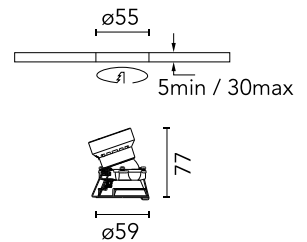

Are you a professional and your project needs consulting and support?

[BOOK AN APPOINTMENT](#)

Main specifications

Mounting	Ceiling recessed
Environments	Indoor dry location
Light Source Type	LED
LED type	LED array
Lamp category	LED
Ilcos	No
Bulb finish	Clear
Number of heads	1
Power (W)	7.3
System power (W)	8.6
Source flux (lm)	670
System flux (lm)	443
Efficacy (lm/W)	51

Physical

Colour	Black
Trim	Yes
Orientation	Adjustable
Rotation (°)	360
Longitudinal tilting (°)	20
Transversal tilting (°)	20
Recessed depth (mm)	91
Spot diameter (mm)	59
Net weight (kg)	0.16
Package height (mm)	9
Package width (mm)	10.5
Package length (mm)	14
IP internal	20
IP external	54

Schematic light drawing

h(m)	E(lx)	D(m)
1	2018	0.43
2	504	0.85
3	224	1.28
4	126	1.71
5	81	2.13

Photometric

Lighting type	Direct
Light distribution	Symmetric
CCT (K)	2700
CRI>	90
McAdam steps (SDCM)	3
LED Life / Failure Ratio	L80B50>50.000h (Tc=85°C)
Beam angle C0-180 (°)	24
Beam angle C90-270 (°)	24
UGR _L	8