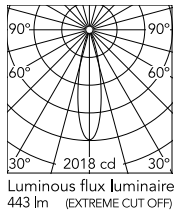

Physical

Colour	Black
Trim	Yes
Orientation	Adjustable
Rotation (°)	360
Longitudinal tilting (°)	20
Transversal tilting (°)	20
Recessed depth (mm)	91
Spot diameter (mm)	59
Net weight (kg)	0.16
Package height (mm)	9
Package width (mm)	10.5
Package length (mm)	14
IP internal	20
IP external	54

Schematic light drawing

h(m)	E(lx)	D(m)
1	2018	0.43
2	504	0.85
3	224	1.28
4	126	1.71
5	81	2.13

Photometric

Lighting type	Direct
Light distribution	Symmetric
CCT (K)	2700
CRI>	90
McAdam steps (SDCM)	3
LED Life / Failure Ratio	L80B50>50.000h (Tc=85°C)
Beam angle C0-180 (°)	24
Beam angle C90-270 (°)	24
UGR _L	8