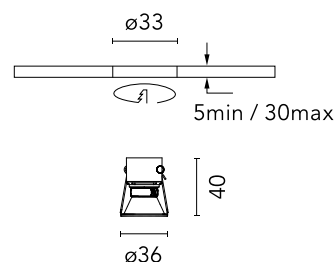

Main specifications

Mounting	Ceiling recessed
Light source type	LED
Light sources included	Yes
LED type	Power LED
Lamp category	LED
Number of lamps	4
Power (W)	3
System power (W)	4.7
Source flux (lm)	229
Lumen Output (lm)	198

Physical

Colour	Gold
Trim	Yes
Orientation	Fixed
Recessed depth (mm)	54
Length (mm)	37
Net weight (kg)	0.14
Package height (mm)	60
Package width (mm)	210
Package length (mm)	130
IP internal	20
IP external	54

Download

Mounting instructions

[↓ PDF](#)

Ecodesign and Energy Labelling

Replaceable (LED only) light source by a professional

Replaceable control gear by a professional