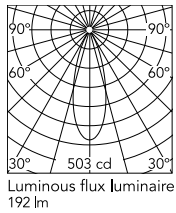

Schematic light drawing

h(m)	E(lx)	D(m)
1	503	0.60
2	126	1.21
3	56	1.81
4	31	2.42
5	20	3.02

Photometric

Lighting type	Direct
Light distribution	Symmetric
CCT (K)	3000
CRI>	90
McAdam steps (SDCM)	3
Rf fidelity index	95
Rg gamut index	104
LED Life / Failure Ratio	L90B50>51.000h_Tc85°C
Beam angle C0-180 (°)	34
Beam angle C90-270 (°)	34
Extreme cut off	No
UGR_L	<16

Electrical

Insulation class	III
Forward voltage (V)	3.3
LED current (mA)	900
Power supply	Remote excluded
Power supply type	Non Dimmable, Dimmable DALI 2, Dimmable 1-10V, Mains Cut Dimming
Dimming interface	Remote Dimmable (Dimmer Not Included)

A: Driver pass-through

B: Register for service operation is required

Recommended power supply

		Serial Con.	⚠
Non Dimmable 220-240V 700mA	60.9988	1	A
Non Dimmable 220-240V 900mA	60.9958	1 - 11	B
Dali 2 220-240V 900mA	60.9602	1 - 5	B
Dali 2 220-240V 900mA	60.9957	3 - 11	B
1-10V 220-240V 900mA	60.9414	1 - 5	B
1-10V 110-127 / 220-240 900mA	60.9208	2 - 5	B
Casambi 220-240V 900mA	06.1974.00	1 - 5	B
Mains Dimming 220-240V 900mA	60.9467	2 - 7	B
Mains Dimming 220-240V 900mA	60.9692	4 - 9	B

** Minimum embedding height 65mm only for 30mm ceiling thickness