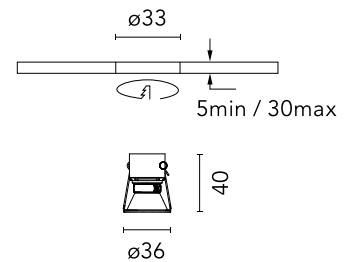

Main specifications

Mounting	Ceiling recessed
Light source type	LED
Light sources included	Yes
LED type	Power LED
Lamp category	LED
Number of lamps	4
Power (W)	3
System power (W)	4.7
Source flux (lm)	229
Lumen Output (lm)	192

Physical

Colour	Black
Trim	Yes
Orientation	Fixed
Recessed depth (mm)	54
Length (mm)	37
Net weight (kg)	0.14
Package height (mm)	60
Package width (mm)	210
Package length (mm)	130
IP internal	20
IP external	54

Download

Mounting instructions

[↓ PDF](#)

Ecodesign and Energy Labelling

Replaceable (LED only) light source by a professional

Replaceable control gear by a professional