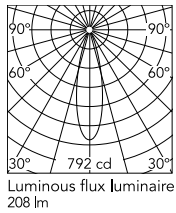

Physical

Colour	Gold
Trim	Yes
Orientation	Fixed
Recessed depth (mm)	54
Length (mm)	37
Net weight (kg)	0.14
Package height (mm)	60
Package width (mm)	210
Package length (mm)	130
IP internal	20
IP external	54

Download

Mounting instructions

Ecodesign and Energy Labelling

Schematic light drawing

Beam Angle: 27°

h(m)	E(lx)	D(m)
1	792	0.48
2	198	0.95
3	88	1.43
4	50	1.91
5	32	2.38

Luminous flux Luminaire
208 lm

Photometric

Lighting type	Direct
Light distribution	Symmetric
CCT (K)	3000
CRI>	90
McAdam steps (SDCM)	3
Rf fidelity index	95
Rg gamut index	104
LED Life / Failure Ratio	L90B50>51.000h_Tc85°C
Beam angle C0-180 (°)	27
Beam angle C90-270 (°)	27
Extreme cut off	No
UGR _L	<16