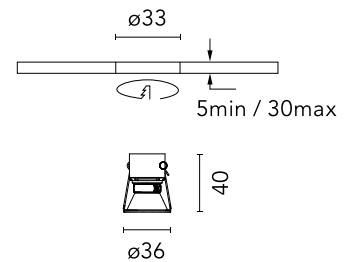

Recessed luminaire with LED light source. Power supply not included. Installation frame not required.

Are you a professional and your project needs consulting and support?

[BOOK AN APPOINTMENT](#)