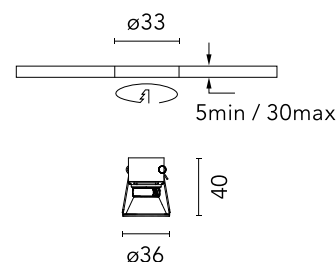

Recessed luminaire with LED light source. Power supply not included. Installation frame not required.

Are you a professional and your project needs consulting and support?

[BOOK AN APPOINTMENT](#)