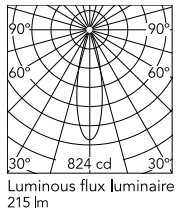

Schematic light drawing

Photometric

Lighting type	Direct
Light distribution	Symmetric
CCT (K)	3000
CRI>	90
McAdam steps (SDCM)	3
Rf fidelity index	95
Rg gamut index	104
LED Life / Failure Ratio	L90B50>51.000h_Tc85°C
Beam angle C0-180 (°)	26
Beam angle C90-270 (°)	26
Extreme cut off	No
UGR_L	<16

Electrical

Insulation class	III
Forward voltage (V)	3.3
LED current (mA)	900
Power supply	Remote excluded
Power supply type	Non Dimmable, Dimmable DALI 2, Dimmable 1-10V, Mains Cut Dimming
Dimming interface	Remote Dimmable (Dimmer Not Included)

⚠ A: Driver pass-through		Recommended power supply			
⚠ B: Register for service operation is required	POWER SUPPLY	Non Dimmable 220-240V 700mA	60.9988	Serial Con.	⚠
		Non Dimmable 220-240V 900mA	60.9958	1 - 11	B
		Dali 2 220-240V 900mA	60.9602	1 - 5	B
		Dali 2 220-240V 900mA	60.9957	3 - 11	B
		1-10V 220-240V 900mA	60.9414	1 - 5	B
		1-10V 110-127 / 220-240 900mA	60.9208	2 - 5	B
		Casambi 220-240V 900mA	06.1974.00	1 - 5	B
		Mains Dimming 220-240V 900mA	60.9467	2 - 7	B
		Mains Dimming 220-240V 900mA	60.9692	4 - 9	B

** Minimum embedding height 65mm only for 30mm ceiling thickness