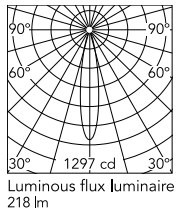

Physical

Colour	White
Trim	Yes
Orientation	Fixed
Recessed depth (mm)	54
Length (mm)	37
Net weight (kg)	0.14
Package height (mm)	60
Package width (mm)	210
Package length (mm)	130
IP internal	20
IP external	54

Download

[Mounting instructions](#)

[PDF](#)

Ecodesign and Energy Labelling

 Replaceable (LED only) light source by a professional

 Replaceable control gear by a professional

Schematic light drawing

Beam Angle: 19°

h(m)	E(lx)	D(m)
1	1297	0.34
2	324	0.67
3	144	1.01
4	81	1.34
5	52	1.68

Luminous flux Luminaire
218 lm

Photometric

Lighting type	Direct
Light distribution	Symmetric
CCT (K)	3000
CRI>	90
McAdam steps (SDCM)	3
Rf fidelity index	95
Rg gamut index	104
LED Life / Failure Ratio	L90B50>51.000h_Tc85°C
Beam angle C0-180 (°)	19
Beam angle C90-270 (°)	19
Extreme cut off	No
UGR _L	<16