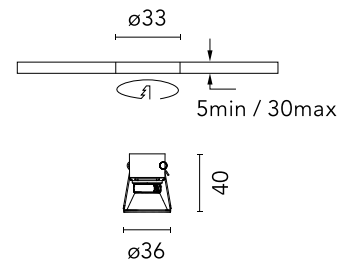

Main specifications

Mounting	Ceiling recessed
Light source type	LED
Light sources included	Yes
LED type	Power LED
Lamp category	LED
Number of lamps	4
Power (W)	3
System power (W)	4.7
Source flux (lm)	229
Lumen Output (lm)	218

Physical

Colour	White
Trim	Yes
Orientation	Fixed
Recessed depth (mm)	54
Length (mm)	37
Net weight (kg)	0.14
Package height (mm)	60
Package width (mm)	210
Package length (mm)	130
IP internal	20
IP external	54

Download

[Mounting instructions](#)

[PDF](#)

Ecodesign and Energy Labelling

Replaceable (LED only) light source by a professional

Replaceable control gear by a professional