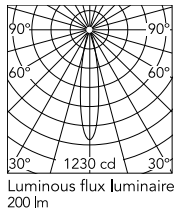

Physical

Colour	Black
Trim	Yes
Orientation	Fixed
Recessed depth (mm)	54
Length (mm)	37
Net weight (kg)	0.14
Package height (mm)	60
Package width (mm)	210
Package length (mm)	130
IP internal	20
IP external	54

Download

Mounting instructions

[↓ PDF](#)

Ecodesign and Energy Labelling

 Replaceable (LED only) light source by a professional

 Replaceable control gear by a professional

Schematic light drawing

Beam Angle: 19°

h(m)	E(lx)	D(m)
1	1230	0.34
2	308	0.67
3	137	1.01
4	77	1.34
5	49	1.68

Luminous flux Luminaire
200 lm

Photometric

Lighting type	Direct
Light distribution	Symmetric
CCT (K)	3000
CRI>	90
McAdam steps (SDCM)	3
Rf fidelity index	95
Rg gamut index	104
LED Life / Failure Ratio	L90B50>51.000h_Tc85°C
Beam angle C0-180 (°)	19
Beam angle C90-270 (°)	19
Extreme cut off	No
UGR _L	<10