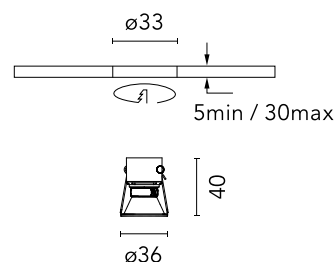

Main specifications

Mounting	Ceiling recessed
Light source type	LED
Light sources included	Yes
LED type	Power LED
Lamp category	LED
Number of lamps	4
Power (W)	3
System power (W)	4.7
Source flux (lm)	229
Lumen Output (lm)	200

Physical

Colour	Black
Trim	Yes
Orientation	Fixed
Recessed depth (mm)	54
Length (mm)	37
Net weight (kg)	0.14
Package height (mm)	60
Package width (mm)	210
Package length (mm)	130
IP internal	20
IP external	54

Download

Mounting instructions

[↓ PDF](#)

Ecodesign and Energy Labelling

Replaceable (LED only) light source by a professional

Replaceable control gear by a professional