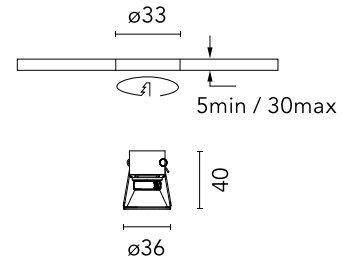

Main specifications

Mounting	Ceiling recessed
Light source type	LED
Light sources included	Yes
LED type	Power LED
Lamp category	LED
Number of lamps	1
Power (W)	3
System power (W)	4.7
Source flux (lm)	229
Lumen Output (lm)	174

Physical

Colour	Gold
Trim	Yes
Orientation	Fixed
Recessed depth (mm)	54
Length (mm)	37
Net weight (kg)	0.04
Package height (mm)	70
Package width (mm)	61
Package length (mm)	85
IP internal	20
IP external	54

Download

Mounting instructions [↓ PDF](#)

Photometric Files

LDT / IES [↓ ZIP](#)

Technical Drawings

2D [↓ ZIP](#)

3D [↓ ZIP](#)