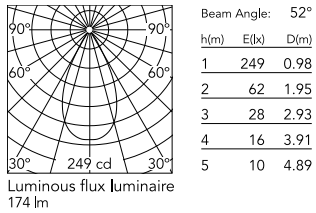

Physical

Colour	Gold
Trim	Yes
Orientation	Fixed
Recessed depth (mm)	54
Length (mm)	37
Net weight (kg)	0.04
Package height (mm)	70
Package width (mm)	61
Package length (mm)	85
IP internal	20
IP external	54

Photometric

Lighting type	Direct
Light distribution	Symmetric
CCT (K)	3000
CRI>	90
McAdam steps (SDCM)	3
Rf fidelity index	95
Rg gamut index	104
LED Life / Failure Ratio	L90B50>51.000h_Tc85°C
Beam angle C0-180 (°)	52
Beam angle C90-270 (°)	52
Extreme cut off	No
UGR _L	<16