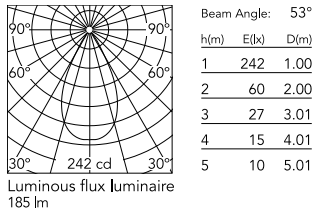

Physical

Colour	White
Trim	Yes
Orientation	Fixed
Recessed depth (mm)	54
Length (mm)	37
Net weight (kg)	0.04
Package height (mm)	70
Package width (mm)	61
Package length (mm)	85
IP internal	20
IP external	54

Download

[Mounting instructions](#)  PDF

Photometric Files

[LDT / IES](#)  ZIP

Technical Drawings

[2D](#)  ZIP

[3D](#)  ZIP

Schematic light drawing

Photometric

Lighting type	Direct
Light distribution	Symmetric
CCT (K)	3000
CRI>	90
McAdam steps (SDCM)	3
Rf fidelity index	95
Rg gamut index	104
LED Life / Failure Ratio	L90B50>51.000h_Tc85°C
Beam angle C0-180 (°)	53
Beam angle C90-270 (°)	53
Extreme cut off	No