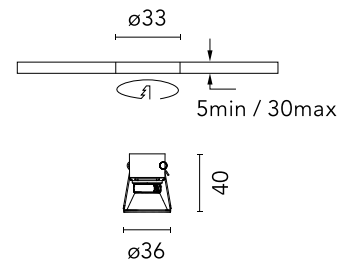

Main specifications

Mounting	Ceiling recessed
Light source type	LED
Light sources included	Yes
LED type	Power LED
Lamp category	LED
Number of lamps	1
Power (W)	3
System power (W)	4.7
Source flux (lm)	229
Lumen Output (lm)	185

Physical

Colour	White
Trim	Yes
Orientation	Fixed
Recessed depth (mm)	54
Length (mm)	37
Net weight (kg)	0.04
Package height (mm)	70
Package width (mm)	61
Package length (mm)	85
IP internal	20
IP external	54

Download

[Mounting instructions](#) PDF

Photometric Files

[LDT / IES](#) ZIP

Technical Drawings

[2D](#) ZIP

[3D](#) ZIP