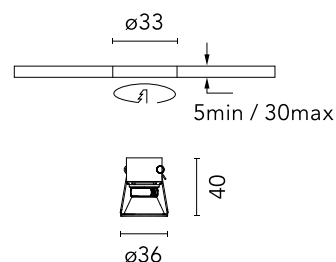

Main specifications

Mounting	Ceiling recessed
Light source type	LED
Light sources included	Yes
LED type	Power LED
Lamp category	LED
Number of lamps	1
Power (W)	3
System power (W)	4.7
Source flux (lm)	229
Lumen Output (lm)	208

Physical

Colour	Gold
Trim	Yes
Orientation	Fixed
Recessed depth (mm)	54
Length (mm)	37
Net weight (kg)	0.04
Package height (mm)	70
Package width (mm)	61
Package length (mm)	85
IP internal	20
IP external	54

Download

Mounting instructions [↓ PDF](#)

Photometric Files

LDT / IES [↓ ZIP](#)

Technical Drawings

2D [↓ ZIP](#)

3D [↓ ZIP](#)