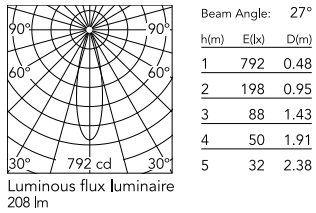

Physical

Colour	Gold
Trim	Yes
Orientation	Fixed
Recessed depth (mm)	54
Length (mm)	37
Net weight (kg)	0.04
Package height (mm)	70
Package width (mm)	61
Package length (mm)	85
IP internal	20
IP external	54

Photometric

Lighting type	Direct
Light distribution	Symmetric
CCT (K)	3000
CRI>	90
McAdam steps (SDCM)	3
Rf fidelity index	95
Rg gamut index	104
LED Life / Failure Ratio	L90B50>51.000h_Tc85°C
Beam angle C0-180 (°)	27
Beam angle C90-270 (°)	27
Extreme cut off	No
UGR _L	<16