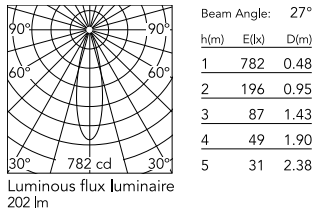

Physical

Colour	Black
Trim	Yes
Orientation	Fixed
Recessed depth (mm)	54
Length (mm)	37
Net weight (kg)	0.04
Package height (mm)	70
Package width (mm)	61
Package length (mm)	85
IP internal	20
IP external	54

Photometric

Lighting type	Direct
Light distribution	Symmetric
CCT (K)	3000
CRI>	90
McAdam steps (SDCM)	3
Rf fidelity index	95
Rg gamut index	104
LED Life / Failure Ratio	L90B50>51.000h_Tc85°C
Beam angle C0-180 (°)	27
Beam angle C90-270 (°)	27
Extreme cut off	No
UGR _L	<10