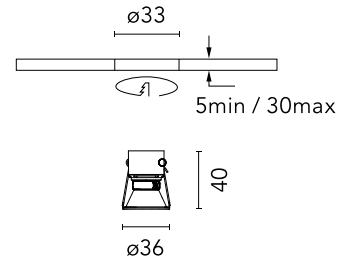

Main specifications

Mounting	Ceiling recessed
Light source type	LED
Light sources included	Yes
LED type	Power LED
Lamp category	LED
Number of lamps	1
Power (W)	3
System power (W)	4.7
Source flux (lm)	229
Lumen Output (lm)	202

Physical

Colour	Black
Trim	Yes
Orientation	Fixed
Recessed depth (mm)	54
Length (mm)	37
Net weight (kg)	0.04
Package height (mm)	70
Package width (mm)	61
Package length (mm)	85
IP internal	20
IP external	54

Download

Mounting instructions [↓ PDF](#)

Photometric Files

LDT / IES [↓ ZIP](#)

Technical Drawings

2D [↓ ZIP](#)

3D [↓ ZIP](#)