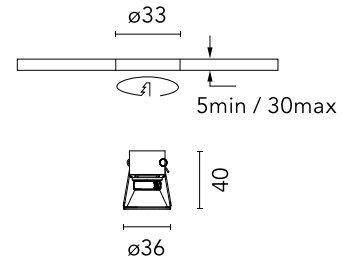

Main specifications

Mounting	Ceiling recessed
Light source type	LED
Light sources included	Yes
LED type	Power LED
Lamp category	LED
Number of lamps	1
Power (W)	3
System power (W)	4.7
Source flux (lm)	222
Lumen Output (lm)	169

Physical

Colour	Gold
Trim	Yes
Orientation	Fixed
Recessed depth (mm)	54
Length (mm)	37
Net weight (kg)	0.04
Package height (mm)	70
Package width (mm)	61
Package length (mm)	85
IP internal	20
IP external	54

Download

Mounting instructions [↓ PDF](#)

Photometric Files

LDT / IES [↓ ZIP](#)

Technical Drawings

2D [↓ ZIP](#)

3D [↓ ZIP](#)