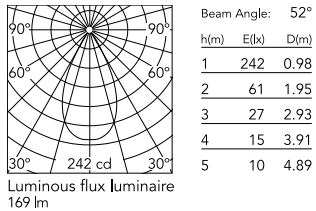

Schematic light drawing

Photometric

Lighting type	Direct
Light distribution	Symmetric
CCT (K)	2700
CRI>	90
McAdam steps (SDCM)	3
Rf fidelity index	89
Rg gamut index	101
LED Life / Failure Ratio	L90B50>51.000h_Tc85°C
Beam angle C0-180 (°)	52
Beam angle C90-270 (°)	52
Extreme cut off	No
UGR_L	<16

Electrical

Insulation class	III
Forward voltage (V)	3.3
LED current (mA)	900
Power supply	Remote excluded
Power supply type	Non Dimmable, Dimmable DALI 2, Dimmable 1-10V, Mains Cut Dimming
Dimming interface	Remote Dimmable (Dimmer Not Included)