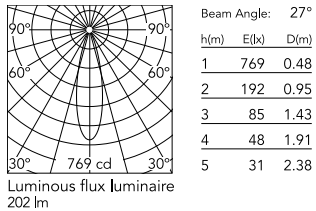

Schematic light drawing

Photometric

Lighting type	Direct
Light distribution	Symmetric
CCT (K)	2700
CRI>	90
McAdam steps (SDCM)	3
Rf fidelity index	89
Rg gamut index	101
LED Life / Failure Ratio	L90B50>51.000h_Tc85°C
Beam angle C0-180 (°)	27
Beam angle C90-270 (°)	27
Extreme cut off	No
UGR_L	<16

Electrical

Insulation class	III
Forward voltage (V)	3.3
LED current (mA)	900
Power supply	Remote excluded
Power supply type	Non Dimmable, Dimmable DALI 2, Dimmable 1-10V, Mains Cut Dimming
Dimming interface	Remote Dimmable (Dimmer Not Included)