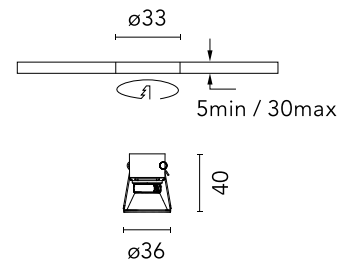

Main specifications

Mounting	Ceiling recessed
Light source type	LED
Light sources included	Yes
LED type	Power LED
Lamp category	LED
Number of lamps	1
Power (W)	3
System power (W)	4.7
Source flux (lm)	222
Lumen Output (lm)	202

Physical

Colour	Gold
Trim	Yes
Orientation	Fixed
Recessed depth (mm)	54
Length (mm)	37
Net weight (kg)	0.04
Package height (mm)	70
Package width (mm)	61
Package length (mm)	85
IP internal	20
IP external	54

Download

Mounting instructions [↓ PDF](#)

Photometric Files

LDT / IES [↓ ZIP](#)

Technical Drawings

2D [↓ ZIP](#)

3D [↓ ZIP](#)