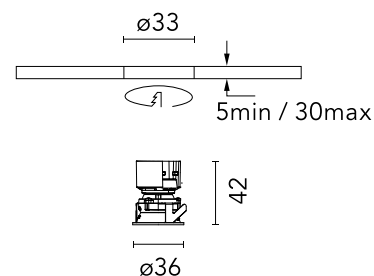

Main specifications

Mounting	Ceiling recessed
Light source type	LED
Light sources included	Yes
LED type	Power LED
Lamp category	LED
Number of lamps	4
Power (W)	3
System power (W)	4.7
Source flux (lm)	229
Lumen Output (lm)	177

Physical

Colour	Gold
Trim	Yes
Orientation	Adjustable
Longitudinal tilting (°)	17
Transversal tilting (°)	17
Recessed depth (mm)	54
Length (mm)	37
Net weight (kg)	0.14
Package height (mm)	60
Package width (mm)	210
Package length (mm)	130
IP internal	20
IP external	54

Download

[Mounting instructions](#)

[PDF](#)

Ecodesign and Energy Labelling

Replaceable (LED only) light source by a professional

Replaceable control gear by a professional