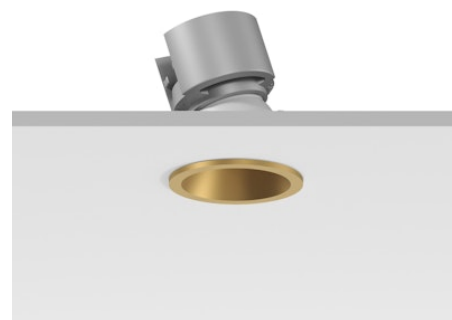

# FLOS

05.7638.GLA Gold

## Easy Kap Ø30 Adjustable Set of 4 spots

Designed by FLOS Architectural, 2023

LED - Power LED - 4 x 3W - 4 x 177lm - 3000K - CRI> 90 - Beam° 50

Recessed luminaire with LED light source. Power supply not included. Installation frame not required.

### Main specifications

Mounting	Ceiling recessed
Light source type	LED
Light sources included	Yes
LED type	Power LED
Lamp category	LED
Number of lamps	4
Power (W)	3
System power (W)	4.7
Source flux (lm)	229
Lumen Output (lm)	177

### Physical

Colour	Gold
Trim	Yes
Orientation	Adjustable
Longitudinal tilting (°)	17
Transversal tilting (°)	17
Recessed depth (mm)	54
Length (mm)	37
Net weight (kg)	0.14
Package height (mm)	60
Package width (mm)	210
Package length (mm)	130
IP internal	20
IP external	54