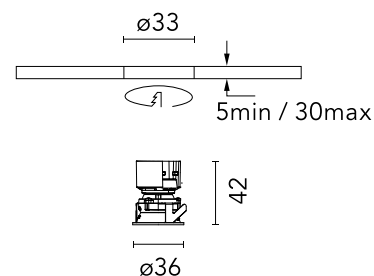

Main specifications

Mounting	Ceiling recessed
Light source type	LED
Light sources included	Yes
LED type	Power LED
Lamp category	LED
Number of lamps	4
Power (W)	3
System power (W)	4.7
Source flux (lm)	229
Lumen Output (lm)	164

Physical

Colour	Black
Trim	Yes
Orientation	Adjustable
Longitudinal tilting (°)	17
Transversal tilting (°)	17
Recessed depth (mm)	54
Length (mm)	37
Net weight (kg)	0.14
Package height (mm)	60
Package width (mm)	210
Package length (mm)	130
IP internal	20
IP external	54

Download

[Mounting instructions](#)

[PDF](#)

Ecodesign and Energy Labelling

Replaceable (LED only) light source by a professional

Replaceable control gear by a professional

<https://professional.flos.com/en/global/product/easy-kap-30-adjustable-set-of-4-spots-05.7638.74a/>

05.7638.74A

©2022 Flos - P.IVA 00290820174 - 12/5/2025

professional.flos.com | info@flos.com 1/4

In our constantly evolving world and business, technical upgrades happen every day. This means all product specifications and data are subject to change without warning in order to improve reliability, function, performance or otherwise. We make every effort to ensure the accuracy of our product images, however due to different lighting and screens used for viewing, the colours may vary. Images are indicative of the quality and style of the product but may not represent the precise details of the product you receive. This is because we are constantly working to make improvements. For aesthetic reasons, cables and/or electrical elements are often not shown. Refer to technical data sheets for all technical data. Images and colours are not part of any contract or warranty in any way.