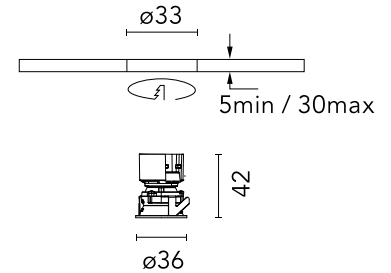

Main specifications

Mounting	Ceiling recessed
Light source type	LED
Light sources included	Yes
LED type	Power LED
Lamp category	LED
Number of lamps	4
Power (W)	3
System power (W)	4.7
Source flux (lm)	229
Lumen Output (lm)	191

Physical

Colour	Gold
Trim	Yes
Orientation	Adjustable
Longitudinal tilting (°)	17
Transversal tilting (°)	17
Recessed depth (mm)	54
Length (mm)	37
Net weight (kg)	0.14
Package height (mm)	60
Package width (mm)	210
Package length (mm)	130
IP internal	20
IP external	54

Download

[Mounting instructions](#)

[PDF](#)

Ecodesign and Energy Labelling

Replaceable (LED only) light source by a professional

Replaceable control gear by a professional