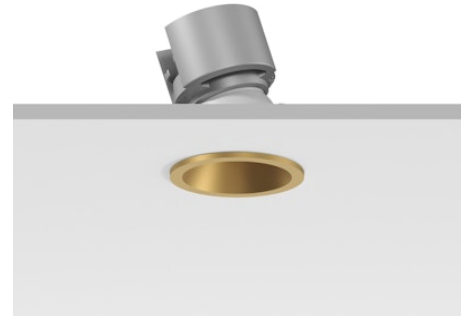

FLOS

05.7637.GLA Gold

Easy Kap Ø30 Adjustable Set of 4 spots

Designed by FLOS Architectural, 2023

LED - Power LED - 4 x 3W - 4 x 191lm - 3000K - CRI> 90 - Beam° 35

Recessed luminaire with LED light source. Power supply not included. Installation frame not required.

Are you a professional and your project needs consulting and support?

[BOOK AN APPOINTMENT](#)

Main specifications

Mounting	Ceiling recessed
Light source type	LED
Light sources included	Yes
LED type	Power LED
Lamp category	LED
Number of lamps	4
Power (W)	3
System power (W)	4.7
Source flux (lm)	229
Lumen Output (lm)	191

Physical

Colour	Gold
Trim	Yes
Orientation	Adjustable
Longitudinal tilting (°)	17
Transversal tilting (°)	17
Recessed depth (mm)	54
Length (mm)	37
Net weight (kg)	0.14
Package height (mm)	60
Package width (mm)	210
Package length (mm)	130
IP internal	20
IP external	54