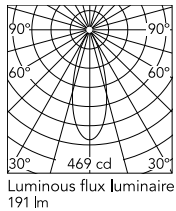

Physical

Colour	Gold
Trim	Yes
Orientation	Adjustable
Longitudinal tilting (°)	17
Transversal tilting (°)	17
Recessed depth (mm)	54
Length (mm)	37
Net weight (kg)	0.14
Package height (mm)	60
Package width (mm)	210
Package length (mm)	130
IP internal	20
IP external	54

Download

[Mounting instructions](#)

[PDF](#)

Ecodesign and Energy Labelling

 Replaceable (LED only) light source by a professional

 Replaceable control gear by a professional

Schematic light drawing

Beam Angle: 35°

h(m)	E(lx)	D(m)
1	469	0.63
2	117	1.27
3	52	1.90
4	29	2.53
5	19	3.16

Photometric

Lighting type	Direct
Light distribution	Symmetric
CCT (K)	3000
CRI>	90
McAdam steps (SDCM)	3
Rf fidelity index	95
Rg gamut index	104
LED Life / Failure Ratio	L90B50>51.000h_Tc85°C
Beam angle C0-180 (°)	35
Beam angle C90-270 (°)	35
Extreme cut off	No
UGR _L	<16