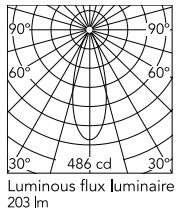

Physical

Colour	White
Trim	Yes
Orientation	Adjustable
Longitudinal tilting (°)	17
Transversal tilting (°)	17
Recessed depth (mm)	54
Length (mm)	37
Net weight (kg)	0.14
Package height (mm)	60
Package width (mm)	210
Package length (mm)	130
IP internal	20
IP external	54

Photometric

Lighting type	Direct
Light distribution	Symmetric
CCT (K)	3000
CRI>	90
McAdam steps (SDCM)	3
Rf fidelity index	95
Rg gamut index	104
LED Life / Failure Ratio	L90B50>51.000h_Tc85°C
Beam angle C0-180 (°)	35
Beam angle C90-270 (°)	35
Extreme cut off	No
UGR _L	<19