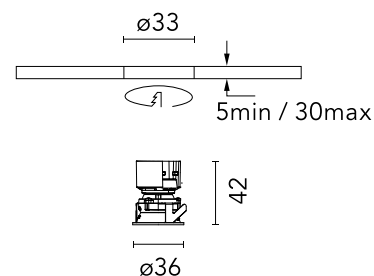

Main specifications

Mounting	Ceiling recessed
Light source type	LED
Light sources included	Yes
LED type	Power LED
Lamp category	LED
Number of lamps	4
Power (W)	3
System power (W)	4.7
Source flux (lm)	229
Lumen Output (lm)	203

Physical

Colour	White
Trim	Yes
Orientation	Adjustable
Longitudinal tilting (°)	17
Transversal tilting (°)	17
Recessed depth (mm)	54
Length (mm)	37
Net weight (kg)	0.14
Package height (mm)	60
Package width (mm)	210
Package length (mm)	130
IP internal	20
IP external	54

Download

[Mounting instructions](#)

[PDF](#)

Ecodesign and Energy

Labelling

Replaceable (LED only) light source by a professional

Replaceable control gear by a professional