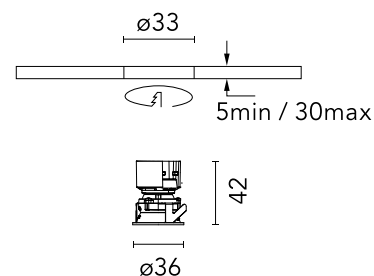

Main specifications

Mounting	Ceiling recessed
Light source type	LED
Light sources included	Yes
LED type	Power LED
Lamp category	LED
Number of lamps	4
Power (W)	3
System power (W)	4.7
Source flux (lm)	229
Lumen Output (lm)	190

Physical

Colour	Black
Trim	Yes
Orientation	Adjustable
Longitudinal tilting (°)	17
Transversal tilting (°)	17
Recessed depth (mm)	54
Length (mm)	37
Net weight (kg)	0.14
Package height (mm)	60
Package width (mm)	210
Package length (mm)	130
IP internal	20
IP external	54

Download

[Mounting instructions](#)

[PDF](#)

Ecodesign and Energy Labelling

Replaceable (LED only) light source by a professional

Replaceable control gear by a professional