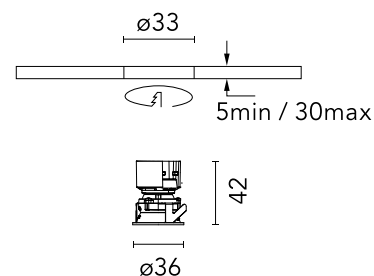

Main specifications

Mounting	Ceiling recessed
Light source type	LED
Light sources included	Yes
LED type	Power LED
Lamp category	LED
Number of lamps	4
Power (W)	3
System power (W)	4.7
Source flux (lm)	229
Lumen Output (lm)	205

Physical

Colour	Gold
Trim	Yes
Orientation	Adjustable
Longitudinal tilting (°)	17
Transversal tilting (°)	17
Recessed depth (mm)	54
Length (mm)	37
Net weight (kg)	0.14
Package height (mm)	60
Package width (mm)	210
Package length (mm)	130
IP internal	20
IP external	54

Download

[Mounting instructions](#)

[PDF](#)

Ecodesign and Energy Labelling

Replaceable (LED only) light source by a professional

Replaceable control gear by a professional