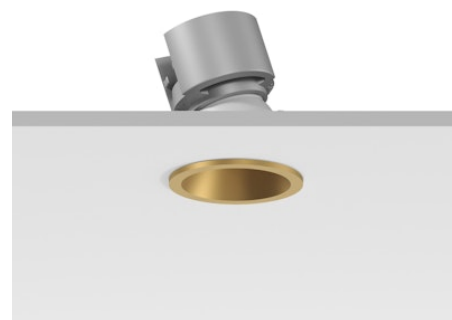

FLOS

05.7636.GLA Gold

Easy Kap Ø30 Adjustable Set of 4 spots

Designed by FLOS Architectural, 2023

LED - Power LED - 4 x 3W - 4 x 205lm - 3000K - CRI> 90 - Beam° 26

Recessed luminaire with LED light source. Power supply not included. Installation frame not required.

Are you a professional and your project needs consulting and support?

[BOOK AN APPOINTMENT](#)

Main specifications

Mounting	Ceiling recessed
Light source type	LED
Light sources included	Yes
LED type	Power LED
Lamp category	LED
Number of lamps	4
Power (W)	3
System power (W)	4.7
Source flux (lm)	229
Lumen Output (lm)	205

Physical

Colour	Gold
Trim	Yes
Orientation	Adjustable
Longitudinal tilting (°)	17
Transversal tilting (°)	17
Recessed depth (mm)	54
Length (mm)	37
Net weight (kg)	0.14
Package height (mm)	60
Package width (mm)	210
Package length (mm)	130
IP internal	20
IP external	54