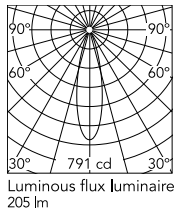

Physical

Colour	Gold
Trim	Yes
Orientation	Adjustable
Longitudinal tilting (°)	17
Transversal tilting (°)	17
Recessed depth (mm)	54
Length (mm)	37
Net weight (kg)	0.14
Package height (mm)	60
Package width (mm)	210
Package length (mm)	130
IP internal	20
IP external	54

Download

[Mounting instructions](#)

[PDF](#)

Ecodesign and Energy Labelling

 Replaceable (LED only) light source by a professional

 Replaceable control gear by a professional

Schematic light drawing

Beam Angle: 26°

h(m)	E(lx)	D(m)
1	791	0.47
2	198	0.94
3	88	1.41
4	49	1.87
5	32	2.34

Photometric

Lighting type	Direct
Light distribution	Symmetric
CCT (K)	3000
CRI>	90
McAdam steps (SDCM)	3
Rf fidelity index	95
Rg gamut index	104
LED Life / Failure Ratio	L90B50>51.000h_Tc85°C
Beam angle C0-180 (°)	26
Beam angle C90-270 (°)	26
Extreme cut off	No
UGR _L	<16