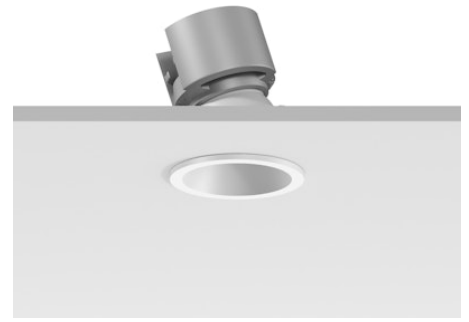

FLOS

05.7636.B1A White

Easy Kap Ø30 Adjustable Set of 4 spots

Designed by FLOS Architectural, 2023

LED - Power LED - 4 x 3W - 4 x 213lm - 3000K - CRI> 90 - Beam° 26

Recessed luminaire with LED light source. Power supply not included. Installation frame not required.

Are you a professional and your project needs consulting and support?

[BOOK AN APPOINTMENT](#)

Main specifications

Mounting	Ceiling recessed
Light source type	LED
Light sources included	Yes
LED type	Power LED
Lamp category	LED
Number of lamps	4
Power (W)	3
System power (W)	4.7
Source flux (lm)	229
Lumen Output (lm)	213

Physical

Colour	White
Trim	Yes
Orientation	Adjustable
Longitudinal tilting (°)	17
Transversal tilting (°)	17
Recessed depth (mm)	54
Length (mm)	37
Net weight (kg)	0.14
Package height (mm)	60
Package width (mm)	210
Package length (mm)	130
IP internal	20
IP external	54