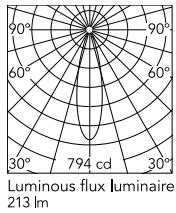

Physical

Colour	White
Trim	Yes
Orientation	Adjustable
Longitudinal tilting (°)	17
Transversal tilting (°)	17
Recessed depth (mm)	54
Length (mm)	37
Net weight (kg)	0.14
Package height (mm)	60
Package width (mm)	210
Package length (mm)	130
IP internal	20
IP external	54

Download

[Mounting instructions](#)

[PDF](#)

Ecodesign and Energy Labelling

 Replaceable (LED only) light source by a professional

 Replaceable control gear by a professional

Schematic light drawing

Beam Angle: 26°

h(m)	E(lx)	D(m)
1	794	0.47
2	199	0.94
3	88	1.40
4	50	1.87
5	32	2.34

Photometric

Lighting type	Direct
Light distribution	Symmetric
CCT (K)	3000
CRI>	90
McAdam steps (SDCM)	3
Rf fidelity index	95
Rg gamut index	104
LED Life / Failure Ratio	L90B50>51.000h_Tc85°C
Beam angle C0-180 (°)	26
Beam angle C90-270 (°)	26
Extreme cut off	No
UGR _L	<16