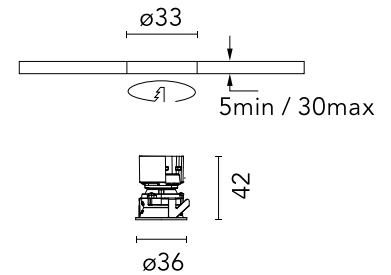

Main specifications

Mounting	Ceiling recessed
Light source type	LED
Light sources included	Yes
LED type	Power LED
Lamp category	LED
Number of lamps	4
Power (W)	3
System power (W)	4.7
Source flux (lm)	229
Lumen Output (lm)	213

Physical

Colour	White
Trim	Yes
Orientation	Adjustable
Longitudinal tilting (°)	17
Transversal tilting (°)	17
Recessed depth (mm)	54
Length (mm)	37
Net weight (kg)	0.14
Package height (mm)	60
Package width (mm)	210
Package length (mm)	130
IP internal	20
IP external	54

Download

[Mounting instructions](#)

[PDF](#)

Ecodesign and Energy Labelling

Replaceable (LED only) light source by a professional

Replaceable control gear by a professional