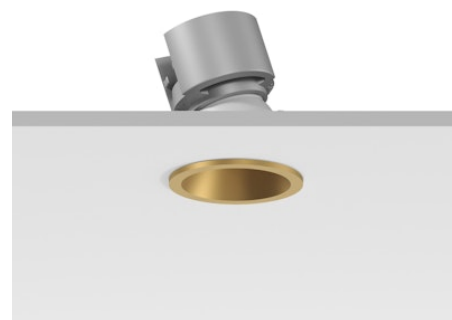

FLOS

05.7635.GLA Gold

Easy Kap Ø30 Adjustable Set of 4 spots

Designed by FLOS Architectural, 2023

LED - Power LED - 4 x 3W - 4 x 207lm - 3000K - CRI> 90 - Beam° 19

Recessed luminaire with LED light source. Power supply not included. Installation frame not required.

Are you a professional and your project needs consulting and support?

[BOOK AN APPOINTMENT](#)

Main specifications

Mounting	Ceiling recessed
Light source type	LED
Light sources included	Yes
LED type	Power LED
Lamp category	LED
Number of lamps	4
Power (W)	3
System power (W)	4.7
Source flux (lm)	229
Lumen Output (lm)	207

Physical

Colour	Gold
Trim	Yes
Orientation	Adjustable
Longitudinal tilting (°)	17
Transversal tilting (°)	17
Recessed depth (mm)	54
Length (mm)	37
Net weight (kg)	0.14
Package height (mm)	60
Package width (mm)	210
Package length (mm)	130
IP internal	20
IP external	54