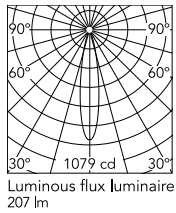

Physical

Colour	Gold
Trim	Yes
Orientation	Adjustable
Longitudinal tilting (°)	17
Transversal tilting (°)	17
Recessed depth (mm)	54
Length (mm)	37
Net weight (kg)	0.14
Package height (mm)	60
Package width (mm)	210
Package length (mm)	130
IP internal	20
IP external	54

Download

[Mounting instructions](#)

[PDF](#)

Ecodesign and Energy Labelling

Replaceable (LED only) light source by a professional

Replaceable control gear by a professional

Schematic light drawing

Beam Angle: 19°

h(m)	E(lx)	D(m)
1	1079	0.34
2	270	0.69
3	120	1.03
4	67	1.37
5	43	1.71

Photometric

Lighting type	Direct
Light distribution	Symmetric
CCT (K)	3000
CRI>	90
McAdam steps (SDCM)	3
Rf fidelity index	95
Rg gamut index	104
LED Life / Failure Ratio	L90B50>51.000h_Tc85°C
Beam angle C0-180 (°)	19
Beam angle C90-270 (°)	19
Extreme cut off	No
UGR _L	<16