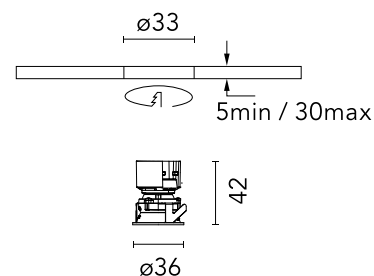

Main specifications

Mounting	Ceiling recessed
Light source type	LED
Light sources included	Yes
LED type	Power LED
Lamp category	LED
Number of lamps	4
Power (W)	3
System power (W)	4.7
Source flux (lm)	229
Lumen Output (lm)	207

Physical

Colour	Gold
Trim	Yes
Orientation	Adjustable
Longitudinal tilting (°)	17
Transversal tilting (°)	17
Recessed depth (mm)	54
Length (mm)	37
Net weight (kg)	0.14
Package height (mm)	60
Package width (mm)	210
Package length (mm)	130
IP internal	20
IP external	54

Download

[Mounting instructions](#)

[PDF](#)

Ecodesign and Energy Labelling

Replaceable (LED only) light source by a professional

Replaceable control gear by a professional