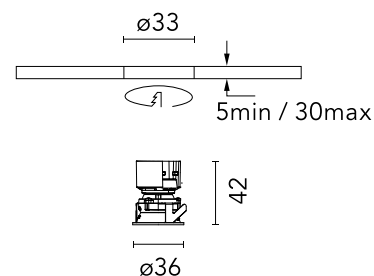

Main specifications

Mounting	Ceiling recessed
Light source type	LED
Light sources included	Yes
LED type	Power LED
Lamp category	LED
Number of lamps	4
Power (W)	3
System power (W)	4.7
Source flux (lm)	229
Lumen Output (lm)	218

Physical

Colour	White
Trim	Yes
Orientation	Adjustable
Longitudinal tilting (°)	17
Transversal tilting (°)	17
Recessed depth (mm)	54
Length (mm)	37
Net weight (kg)	0.14
Package height (mm)	60
Package width (mm)	210
Package length (mm)	130
IP internal	20
IP external	54

Download

[Mounting instructions](#)

[PDF](#)

Ecodesign and Energy

Labelling

Replaceable (LED only) light source by a professional

Replaceable control gear by a professional