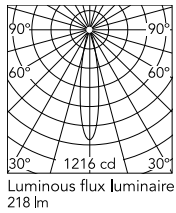

Physical

Colour	White
Trim	Yes
Orientation	Adjustable
Longitudinal tilting (°)	17
Transversal tilting (°)	17
Recessed depth (mm)	54
Length (mm)	37
Net weight (kg)	0.14
Package height (mm)	60
Package width (mm)	210
Package length (mm)	130
IP internal	20
IP external	54

Beam Angle: 19°

h(m)	E(lx)	D(m)
1	1216	0.34
2	304	0.68
3	135	1.02
4	76	1.36
5	49	1.70

Photometric

Lighting type	Direct
Light distribution	Symmetric
CCT (K)	3000
CRI>	90
McAdam steps (SDCM)	3
Rf fidelity index	95
Rg gamut index	104
LED Life / Failure Ratio	L90B50>51.000h_Tc85°C
Beam angle C0-180 (°)	19
Beam angle C90-270 (°)	19
Extreme cut off	No
UGR _L	<16