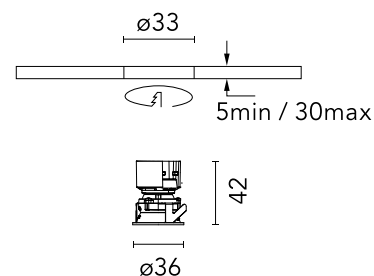

Main specifications

Mounting	Ceiling recessed
Light source type	LED
Light sources included	Yes
LED type	Power LED
Lamp category	LED
Number of lamps	4
Power (W)	3
System power (W)	4.7
Source flux (lm)	229
Lumen Output (lm)	203

Physical

Colour	Black
Trim	Yes
Orientation	Adjustable
Longitudinal tilting (°)	17
Transversal tilting (°)	17
Recessed depth (mm)	54
Length (mm)	37
Net weight (kg)	0.14
Package height (mm)	60
Package width (mm)	210
Package length (mm)	130
IP internal	20
IP external	54

Download

[Mounting instructions](#)

[PDF](#)

Ecodesign and Energy

Labelling

Replaceable (LED only) light source by a professional

Replaceable control gear by a professional