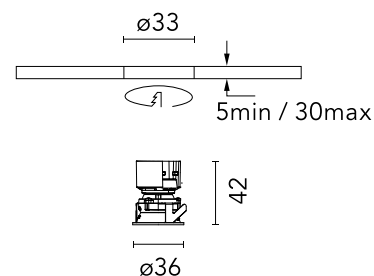

Main specifications

Mounting	Ceiling recessed
Light source type	LED
Light sources included	Yes
LED type	Power LED
Lamp category	LED
Number of lamps	4
Power (W)	3
System power (W)	4.7
Source flux (lm)	222
Lumen Output (lm)	185

Physical

Colour	Gold
Trim	Yes
Orientation	Adjustable
Longitudinal tilting (°)	17
Transversal tilting (°)	17
Recessed depth (mm)	54
Length (mm)	37
Net weight (kg)	0.14
Package height (mm)	60
Package width (mm)	210
Package length (mm)	130
IP internal	20
IP external	54

Download

[Mounting instructions](#)

[PDF](#)

Ecodesign and Energy

Labelling

Replaceable (LED only) light source by a professional

Replaceable control gear by a professional