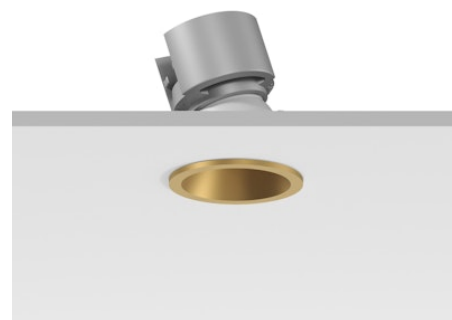

# FLOS

05.7632.GLA Gold

## Easy Kap Ø30 Adjustable Set of 4 spots

Designed by FLOS Architectural, 2023

LED - Power LED - 4 x 3W - 4 x 185lm - 2700K - CRI> 90 - Beam° 35

Recessed luminaire with LED light source. Power supply not included. Installation frame not required.

### Main specifications

Mounting	Ceiling recessed
Light source type	LED
Light sources included	Yes
LED type	Power LED
Lamp category	LED
Number of lamps	4
Power (W)	3
System power (W)	4.7
Source flux (lm)	222
Lumen Output (lm)	185

### Physical

Colour	Gold
Trim	Yes
Orientation	Adjustable
Longitudinal tilting (°)	17
Transversal tilting (°)	17
Recessed depth (mm)	54
Length (mm)	37
Net weight (kg)	0.14
Package height (mm)	60
Package width (mm)	210
Package length (mm)	130
IP internal	20
IP external	54