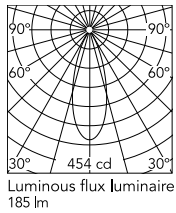

### Physical

Colour	Gold
Trim	Yes
Orientation	Adjustable
Longitudinal tilting (°)	17
Transversal tilting (°)	17
Recessed depth (mm)	54
Length (mm)	37
Net weight (kg)	0.14
Package height (mm)	60
Package width (mm)	210
Package length (mm)	130
IP internal	20
IP external	54

# Schematic light drawing