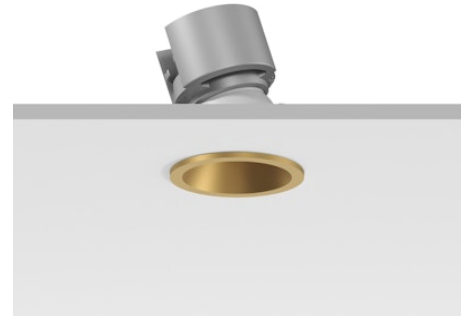

FLOS

05.7630.GLA Gold

Easy Kap Ø30 Adjustable Set of 4 spots

Designed by FLOS Architectural, 2023

LED - Power LED - 4 x 3W - 4 x 201lm - 2700K - CRI> 90 - Beam° 19

Recessed luminaire with LED light source. Power supply not included. Installation frame not required.

Are you a professional and your project needs consulting and support?

[BOOK AN APPOINTMENT](#)

Main specifications

Mounting	Ceiling recessed
Light source type	LED
Light sources included	Yes
LED type	Power LED
Lamp category	LED
Number of lamps	4
Power (W)	3
System power (W)	4.7
Source flux (lm)	222
Lumen Output (lm)	201

Physical

Colour	Gold
Trim	Yes
Orientation	Adjustable
Longitudinal tilting (°)	17
Transversal tilting (°)	17
Recessed depth (mm)	54
Length (mm)	37
Net weight (kg)	0.14
Package height (mm)	60
Package width (mm)	210
Package length (mm)	130
IP internal	20
IP external	54

Download

[Mounting instructions](#)

[PDF](#)

Ecodesign and Energy Labelling

 Replaceable (LED only) light source by a professional

 Replaceable control gear by a professional

Schematic light drawing

Beam Angle: 19°