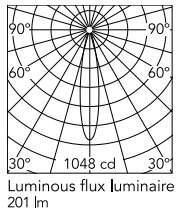

Physical

Colour	Gold
Trim	Yes
Orientation	Adjustable
Longitudinal tilting (°)	17
Transversal tilting (°)	17
Recessed depth (mm)	54
Length (mm)	37
Net weight (kg)	0.14
Package height (mm)	60
Package width (mm)	210
Package length (mm)	130
IP internal	20
IP external	54

Download

[Mounting instructions](#)

[PDF](#)

Ecodesign and Energy Labelling

 Replaceable (LED only) light source by a professional

 Replaceable control gear by a professional

Schematic light drawing

Beam Angle: 19°

h(m)	E(lx)	D(m)
1	1048	0.34
2	262	0.69
3	116	1.03
4	66	1.37
5	42	1.71

Photometric

Lighting type	Direct
Light distribution	Symmetric
CCT (K)	2700
CRI>	90
McAdam steps (SDCM)	3
Rf fidelity index	89
Rg gamut index	101
LED Life / Failure Ratio	L90B50>51.000h_Tc85°C
Beam angle C0-180 (°)	19
Beam angle C90-270 (°)	19
Extreme cut off	No
UGR _L	<10