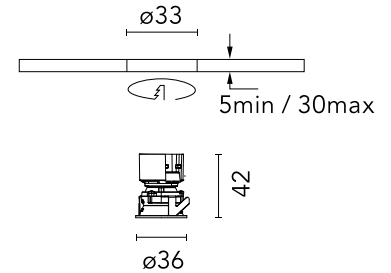

Main specifications

Mounting	Ceiling recessed
Light source type	LED
Light sources included	Yes
LED type	Power LED
Lamp category	LED
Number of lamps	4
Power (W)	3
System power (W)	4.7
Source flux (lm)	222
Lumen Output (lm)	201

Physical

Colour	Gold
Trim	Yes
Orientation	Adjustable
Longitudinal tilting (°)	17
Transversal tilting (°)	17
Recessed depth (mm)	54
Length (mm)	37
Net weight (kg)	0.14
Package height (mm)	60
Package width (mm)	210
Package length (mm)	130
IP internal	20
IP external	54

Download

[Mounting instructions](#)

[PDF](#)

Ecodesign and Energy Labelling

Replaceable (LED only) light source by a professional

Replaceable control gear by a professional