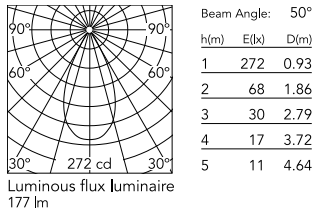

Physical

Colour	Gold
Trim	Yes
Orientation	Adjustable
Longitudinal tilting (°)	17
Transversal tilting (°)	17
Recessed depth (mm)	54
Length (mm)	37
Net weight (kg)	0.04
Package height (mm)	70
Package width (mm)	61
Package length (mm)	85
IP internal	20
IP external	54

Photometric

Lighting type	Direct
Light distribution	Symmetric
CCT (K)	3000
CRI>	90
McAdam steps (SDCM)	3
Rf fidelity index	95
Rg gamut index	104
LED Life / Failure Ratio	L90B50>51.000h_Tc85°C
Beam angle C0-180 (°)	50
Beam angle C90-270 (°)	50
Extreme cut off	No
UGR _L	<16