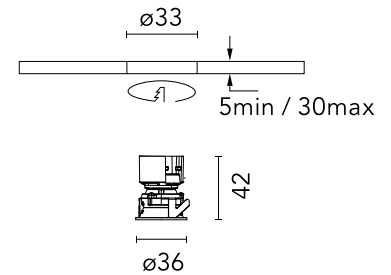

Main specifications

Mounting	Ceiling recessed
Light source type	LED
Light sources included	Yes
LED type	Power LED
Lamp category	LED
Number of lamps	1
Power (W)	3
System power (W)	4.7
Source flux (lm)	229
Lumen Output (lm)	177

Physical

Colour	Gold
Trim	Yes
Orientation	Adjustable
Longitudinal tilting (°)	17
Transversal tilting (°)	17
Recessed depth (mm)	54
Length (mm)	37
Net weight (kg)	0.04
Package height (mm)	70
Package width (mm)	61
Package length (mm)	85
IP internal	20
IP external	54

Download

Mounting instructions [↓ PDF](#)

Photometric Files

LDT / IES [↓ ZIP](#)

Technical Drawings

2D [↓ ZIP](#)

3D [↓ ZIP](#)