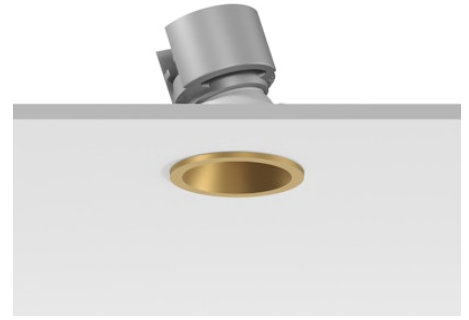

FLOS

05.7618.GLA Gold

Easy Kap Ø30 Adjustable

Designed by FLOS Architectural, 2023

LED - Power LED - 3W - 177lm - 3000K - CRI> 90 - Beam° 50

Recessed luminaire with LED light source. Power supply not included. Installation frame not required.

Are you a professional and your project needs consulting and support?

[BOOK AN APPOINTMENT](#)

Main specifications

Mounting	Ceiling recessed
Light source type	LED
Light sources included	Yes
LED type	Power LED
Lamp category	LED
Number of lamps	1
Power (W)	3
System power (W)	4.7
Source flux (lm)	229
Lumen Output (lm)	177

Physical

Colour	Gold
Trim	Yes
Orientation	Adjustable
Longitudinal tilting (°)	17
Transversal tilting (°)	17
Recessed depth (mm)	54
Length (mm)	37
Net weight (kg)	0.04
Package height (mm)	70
Package width (mm)	61
Package length (mm)	85
IP internal	20
IP external	54