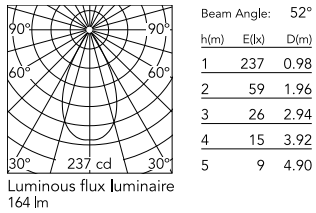

Physical

Colour	Black
Trim	Yes
Orientation	Adjustable
Longitudinal tilting (°)	17
Transversal tilting (°)	17
Recessed depth (mm)	54
Length (mm)	37
Net weight (kg)	0.04
Package height (mm)	70
Package width (mm)	61
Package length (mm)	85
IP internal	20
IP external	54

Photometric

Lighting type	Direct
Light distribution	Symmetric
CCT (K)	3000
CRI>	90
McAdam steps (SDCM)	3
Rf fidelity index	95
Rg gamut index	104
LED Life / Failure Ratio	L90B50>51.000h_Tc85°C
Beam angle C0-180 (°)	52
Beam angle C90-270 (°)	52
Extreme cut off	No
UGR _L	<16