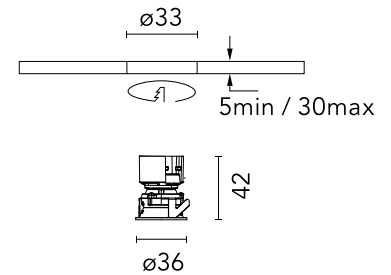

Main specifications

Mounting	Ceiling recessed
Light source type	LED
Light sources included	Yes
LED type	Power LED
Lamp category	LED
Number of lamps	1
Power (W)	3
System power (W)	4.7
Source flux (lm)	229
Lumen Output (lm)	164

Physical

Colour	Black
Trim	Yes
Orientation	Adjustable
Longitudinal tilting (°)	17
Transversal tilting (°)	17
Recessed depth (mm)	54
Length (mm)	37
Net weight (kg)	0.04
Package height (mm)	70
Package width (mm)	61
Package length (mm)	85
IP internal	20
IP external	54

Download

Mounting instructions [↓ PDF](#)

Photometric Files

LDT / IES [↓ ZIP](#)

Technical Drawings

2D [↓ ZIP](#)

3D [↓ ZIP](#)