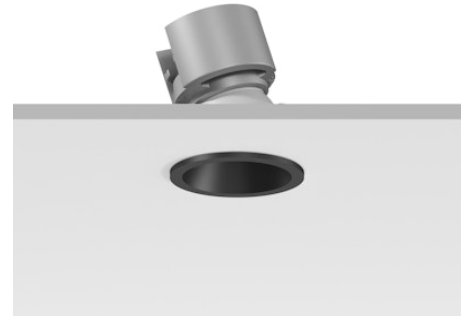

FLOS

05.7618.74A Black

Easy Kap Ø30 Adjustable

Designed by FLOS Architectural, 2023

LED - Power LED - 3W - 164lm - 3000K - CRI> 90 - Beam° 52

Recessed luminaire with LED light source. Power supply not included. Installation frame not required.

Are you a professional and your project needs consulting and support?

[BOOK AN APPOINTMENT](#)

Main specifications

Mounting	Ceiling recessed
Light source type	LED
Light sources included	Yes
LED type	Power LED
Lamp category	LED
Number of lamps	1
Power (W)	3
System power (W)	4.7
Source flux (lm)	229
Lumen Output (lm)	164

Physical

Colour	Black
Trim	Yes
Orientation	Adjustable
Longitudinal tilting (°)	17
Transversal tilting (°)	17
Recessed depth (mm)	54
Length (mm)	37
Net weight (kg)	0.04
Package height (mm)	70
Package width (mm)	61
Package length (mm)	85
IP internal	20
IP external	54