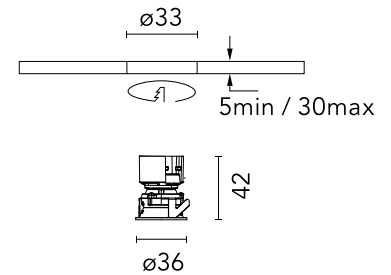

Main specifications

Mounting	Ceiling recessed
Light source type	LED
Light sources included	Yes
LED type	Power LED
Lamp category	LED
Number of lamps	1
Power (W)	3
System power (W)	4.7
Source flux (lm)	229
Lumen Output (lm)	191

Physical

Colour	Gold
Trim	Yes
Orientation	Adjustable
Longitudinal tilting (°)	17
Transversal tilting (°)	17
Recessed depth (mm)	54
Length (mm)	37
Net weight (kg)	0.04
Package height (mm)	70
Package width (mm)	61
Package length (mm)	85
IP internal	20
IP external	54

Download

[Mounting instructions](#) [↓ PDF](#)

Photometric Files

[LDT / IES](#) [↓ ZIP](#)

Technical Drawings

[2D](#) [↓ ZIP](#)

[3D](#) [↓ ZIP](#)