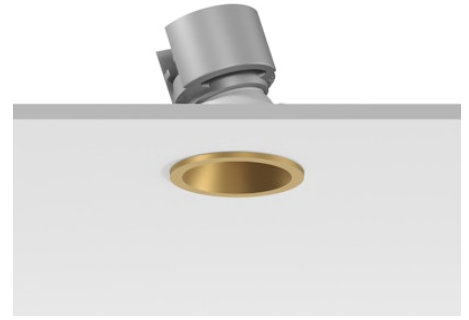

FLOS

05.7617.GLA Gold

Easy Kap Ø30 Adjustable

Designed by FLOS Architectural, 2023

LED - Power LED - 3W - 191lm - 3000K - CRI> 90 - Beam° 35

Recessed luminaire with LED light source. Power supply not included. Installation frame not required.

Are you a professional and your project needs consulting and support?

[BOOK AN APPOINTMENT](#)

Main specifications

Mounting	Ceiling recessed
Light source type	LED
Light sources included	Yes
LED type	Power LED
Lamp category	LED
Number of lamps	1
Power (W)	3
System power (W)	4.7
Source flux (lm)	229
Lumen Output (lm)	191

Physical

Colour	Gold
Trim	Yes
Orientation	Adjustable
Longitudinal tilting (°)	17
Transversal tilting (°)	17
Recessed depth (mm)	54
Length (mm)	37
Net weight (kg)	0.04
Package height (mm)	70
Package width (mm)	61
Package length (mm)	85
IP internal	20
IP external	54