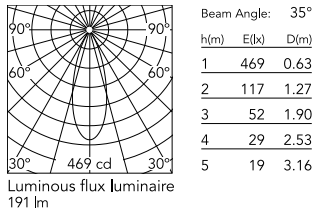

Physical

Colour	Gold
Trim	Yes
Orientation	Adjustable
Longitudinal tilting (°)	17
Transversal tilting (°)	17
Recessed depth (mm)	54
Length (mm)	37
Net weight (kg)	0.04
Package height (mm)	70
Package width (mm)	61
Package length (mm)	85
IP internal	20
IP external	54

Download

[Mounting instructions](#) [↓ PDF](#)

Photometric Files

[LDT / IES](#) [↓ ZIP](#)

Technical Drawings

[2D](#) [↓ ZIP](#)

[3D](#) [↓ ZIP](#)

Schematic light drawing

Photometric

Lighting type	Direct
Light distribution	Symmetric
CCT (K)	3000
CRI>	90
McAdam steps (SDCM)	3
Rf fidelity index	95
Rg gamut index	104
LED Life / Failure Ratio	L90B50>51.000h_Tc85°C
Beam angle C0-180 (°)	35
Beam angle C90-270 (°)	35
Extreme cut off	No
UGR _L	<16