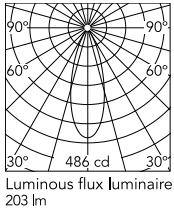

Refuse unnecessary

Change settings

Accept all

IP external

54

Schematic light drawing

Beam Angle: 35°

h(m)	E(lx)	D(m)
1	486	0.62
2	121	1.24
3	54	1.87
4	30	2.49
5	19	3.11