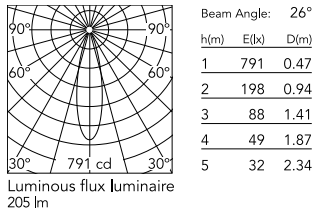

Physical

Colour	Gold
Trim	Yes
Orientation	Adjustable
Longitudinal tilting (°)	17
Transversal tilting (°)	17
Recessed depth (mm)	54
Length (mm)	37
Net weight (kg)	0.04
Package height (mm)	70
Package width (mm)	61
Package length (mm)	85
IP internal	20
IP external	54

Photometric

Lighting type	Direct
Light distribution	Symmetric
CCT (K)	3000
CRI>	90
McAdam steps (SDCM)	3
Rf fidelity index	95
Rg gamut index	104
LED Life / Failure Ratio	L90B50>51.000h_Tc85°C
Beam angle C0-180 (°)	26
Beam angle C90-270 (°)	26
Extreme cut off	No
UGR _L	<16