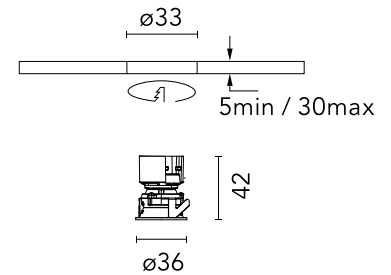

Main specifications

Mounting	Ceiling recessed
Light source type	LED
Light sources included	Yes
LED type	Power LED
Lamp category	LED
Number of lamps	1
Power (W)	3
System power (W)	4.7
Source flux (lm)	229
Lumen Output (lm)	205

Physical

Colour	Gold
Trim	Yes
Orientation	Adjustable
Longitudinal tilting (°)	17
Transversal tilting (°)	17
Recessed depth (mm)	54
Length (mm)	37
Net weight (kg)	0.04
Package height (mm)	70
Package width (mm)	61
Package length (mm)	85
IP internal	20
IP external	54

Download

Mounting instructions [↓ PDF](#)

Photometric Files

LDT / IES [↓ ZIP](#)

Technical Drawings

2D [↓ ZIP](#)

3D [↓ ZIP](#)