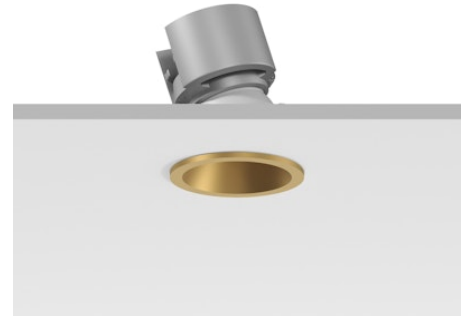

FLOS

05.7616.GLA Gold

Easy Kap Ø30 Adjustable

Designed by FLOS Architectural, 2023

LED - Power LED - 3W - 205lm - 3000K - CRI> 90 - Beam° 26

Recessed luminaire with LED light source. Power supply not included. Installation frame not required.

Are you a professional and your project needs consulting and support?

[BOOK AN APPOINTMENT](#)

Main specifications

Mounting	Ceiling recessed
Light source type	LED
Light sources included	Yes
LED type	Power LED
Lamp category	LED
Number of lamps	1
Power (W)	3
System power (W)	4.7
Source flux (lm)	229
Lumen Output (lm)	205

Physical

Colour	Gold
Trim	Yes
Orientation	Adjustable
Longitudinal tilting (°)	17
Transversal tilting (°)	17
Recessed depth (mm)	54
Length (mm)	37
Net weight (kg)	0.04
Package height (mm)	70
Package width (mm)	61
Package length (mm)	85
IP internal	20
IP external	54