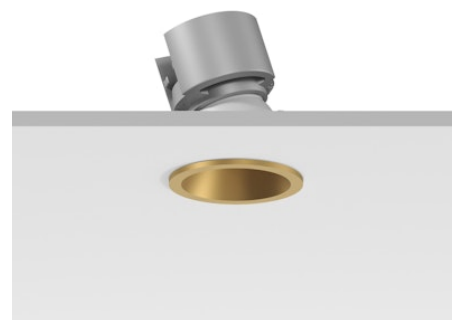

# FLOS

05.7613.GLA Gold

## Easy Kap Ø30 Adjustable

Designed by FLOS Architectural, 2023

LED - Power LED - 3W - 172lm - 2700K - CRI> 90 - Beam° 50

Recessed luminaire with LED light source. Power supply not included. Installation frame not required.

### Main specifications

Mounting	Ceiling recessed
Light source type	LED
Light sources included	Yes
LED type	Power LED
Lamp category	LED
Number of lamps	1
Power (W)	3
System power (W)	4.7
Source flux (lm)	222
Lumen Output (lm)	172

### Physical

Colour	Gold
Trim	Yes
Orientation	Adjustable
Longitudinal tilting (°)	17
Transversal tilting (°)	17
Recessed depth (mm)	54
Length (mm)	37
Net weight (kg)	0.04
Package height (mm)	70
Package width (mm)	61
Package length (mm)	85
IP internal	20
IP external	54