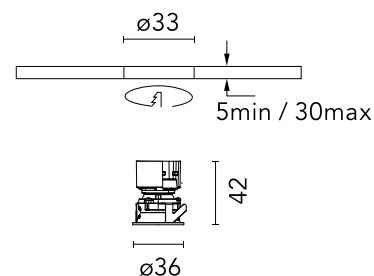

Main specifications

Mounting	Ceiling recessed
Light source type	LED
Light sources included	Yes
LED type	Power LED
Lamp category	LED
Number of lamps	1
Power (W)	3
System power (W)	4.7
Source flux (lm)	222
Lumen Output (lm)	172

Physical

Colour	Gold
Trim	Yes
Orientation	Adjustable
Longitudinal tilting (°)	17
Transversal tilting (°)	17
Recessed depth (mm)	54
Length (mm)	37
Net weight (kg)	0.04
Package height (mm)	70
Package width (mm)	61
Package length (mm)	85
IP internal	20
IP external	54

Download

Mounting instructions [↓ PDF](#)

Photometric Files

LDT / IES [↓ ZIP](#)

Technical Drawings

2D [↓ ZIP](#)

3D [↓ ZIP](#)