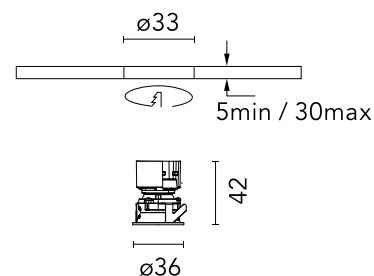

Main specifications

Mounting	Ceiling recessed
Light source type	LED
Light sources included	Yes
LED type	Power LED
Lamp category	LED
Number of lamps	1
Power (W)	3
System power (W)	4.7
Source flux (lm)	222
Lumen Output (lm)	212

Physical

Colour	White
Trim	Yes
Orientation	Adjustable
Longitudinal tilting (°)	17
Transversal tilting (°)	17
Recessed depth (mm)	54
Length (mm)	37
Net weight (kg)	0.04
Package height (mm)	70
Package width (mm)	61
Package length (mm)	85
IP internal	20
IP external	54

Download

[Mounting instructions](#) [↓ PDF](#)

Photometric Files

[LDT / IES](#) [↓ ZIP](#)

Technical Drawings

[2D](#) [↓ ZIP](#)

[3D](#) [↓ ZIP](#)