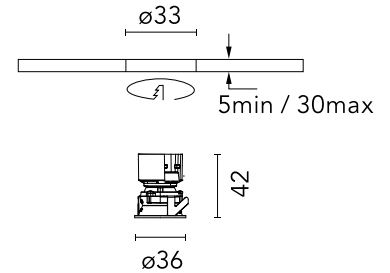

Main specifications

Mounting	Ceiling recessed
Light source type	LED
Light sources included	Yes
LED type	Power LED
Lamp category	LED
Number of lamps	1
Power (W)	3
System power (W)	4.7
Source flux (lm)	222
Lumen Output (lm)	197

Physical

Colour	Black
Trim	Yes
Orientation	Adjustable
Longitudinal tilting (°)	17
Transversal tilting (°)	17
Recessed depth (mm)	54
Length (mm)	37
Net weight (kg)	0.04
Package height (mm)	70
Package width (mm)	61
Package length (mm)	85
IP internal	20
IP external	54

Download

[Mounting instructions](#) PDF

Photometric Files

[LDT / IES](#) ZIP

Technical Drawings

[2D](#) ZIP

[3D](#) ZIP