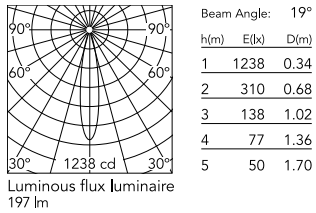

Physical

Colour	Black
Trim	Yes
Orientation	Adjustable
Longitudinal tilting (°)	17
Transversal tilting (°)	17
Recessed depth (mm)	54
Length (mm)	37
Net weight (kg)	0.04
Package height (mm)	70
Package width (mm)	61
Package length (mm)	85
IP internal	20
IP external	54

Download

[Mounting instructions](#)  PDF

Photometric Files

[LDT / IES](#)  ZIP

Technical Drawings

[2D](#)  ZIP

[3D](#)  ZIP

Schematic light drawing

Photometric

Lighting type	Direct
Light distribution	Symmetric
CCT (K)	2700
CRI>	90
McAdam steps (SDCM)	3
Rf fidelity index	89
Rg gamut index	101
LED Life / Failure Ratio	L90B50>51.000h_Tc85°C
Beam angle C0-180 (°)	19
Beam angle C90-270 (°)	19
Extreme cut off	No
UGR _L	<10