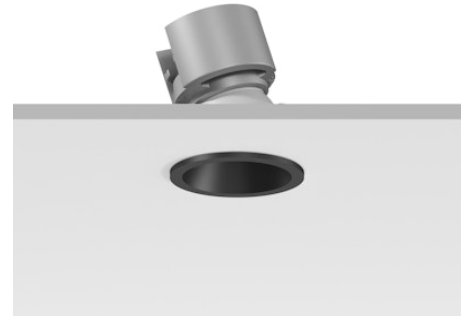

FLOS

05.7610.74A Black

Easy Kap Ø30 Adjustable

Designed by FLOS Architectural, 2023

LED - Power LED - 3W - 197lm - 2700K - CRI> 90 - Beam° 19

Recessed luminaire with LED light source. Power supply not included. Installation frame not required.

Are you a professional and your project needs consulting and support?

[BOOK AN APPOINTMENT](#)

Main specifications

Mounting	Ceiling recessed
Light source type	LED
Light sources included	Yes
LED type	Power LED
Lamp category	LED
Number of lamps	1
Power (W)	3
System power (W)	4.7
Source flux (lm)	222
Lumen Output (lm)	197

Physical

Colour	Black
Trim	Yes
Orientation	Adjustable
Longitudinal tilting (°)	17
Transversal tilting (°)	17
Recessed depth (mm)	54
Length (mm)	37
Net weight (kg)	0.04
Package height (mm)	70
Package width (mm)	61
Package length (mm)	85
IP internal	20
IP external	54