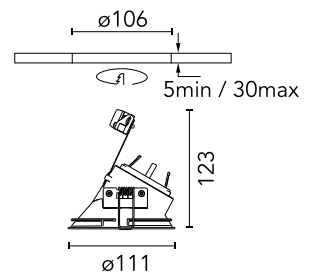

[BOOK AN APPOINTMENT](#)

Main specifications

Mounting	Ceiling recessed
Environments	Indoor dry location
Light Source Type	Bulb
Lamp category	LED
Lamp type	PAR16
Lamp holders	GZ10
Ilcos	No
Number of heads	1
Power (W)	MAX 3.9
System power (W)	4.2

Physical

Colour	Black
Trim	Yes
Orientation	Fixed
Recessed depth (mm)	125
Spot diameter (mm)	111
Net weight (kg)	0.21
Package height (mm)	190
Package width (mm)	175
Package length (mm)	220
IP internal	54
IP external	54