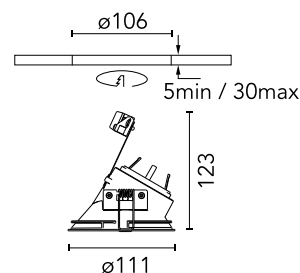

FLOS

05.7040.B1 White

Easy Kap Ø 105 Wall-Washer

Designed by FLOS Architectural, 2019

Recessed 12V lamp luminaire. Remote transformer not included. Installation frame not necessary.

Are you a professional and your project needs consulting and support?

[BOOK AN APPOINTMENT](#)

Main specifications

Mounting	Ceiling recessed
Environments	Indoor dry location
Light Source Type	Bulb
Lamp category	LED
Lamp type	QR-CBC 51
Lamp holders	GX5.3
Ilcos	No

Physical

Colour	White
Trim	Yes
Orientation	Fixed
Recessed depth (mm)	125
Spot diameter (mm)	111
Net weight (kg)	0.21
Package height (mm)	190
Package width (mm)	175
Package length (mm)	220
IP internal	54
IP external	54