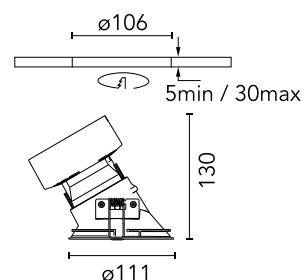

FLOS

05.7021.GL Gold

Easy Kap Ø 105 Wall-Washer

Designed by FLOS Architectural, 2019

LED - LED array - 22.8W - 1898lm - 3000K - CRI> 90 - Beam° 26

Recessed luminaire with LED light source. Remote electronic transformer 220/240V not included. Installation frame not necessary.

Are you a professional and your project needs consulting and support?

[BOOK AN APPOINTMENT](#)

Main specifications

Mounting	Ceiling recessed
Environments	Indoor dry location
Light Source Type	LED
LED type	LED array
Lamp category	LED
Iicos	No
Bulb finish	Clear
Number of heads	1
Power (W)	22.8
System power (W)	22.8
Source flux (lm)	0
System flux (lm)	1898
Efficacy (lm/W)	83.25

Physical

Colour	Gold
Trim	Yes
Orientation	Fixed
Recessed depth (mm)	134
Spot diameter (mm)	111
Net weight (kg)	0.53
Package height (mm)	190
Package width (mm)	175
Package length (mm)	220
IP internal	20
IP external	54