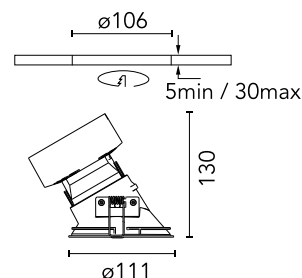

FLOS

05.7021.B1 White

Easy Kap Ø 105 Wall-Washer

Designed by FLOS Architectural, 2019

LED - LED array - 22.8W - 2500lm - 3000K - CRI> 90 - Beam° 26

Recessed luminaire with LED light source. Remote electronic transformer 220/240V not included. Installation frame not necessary.

Are you a professional and your project needs consulting and support?

[BOOK AN APPOINTMENT](#)

Main specifications

Mounting	Ceiling recessed
Environments	Indoor dry location
Light Source Type	LED
LED type	LED array
Lamp category	LED
Iicos	No
Bulb finish	Clear
Number of heads	1
Power (W)	22.8
System power (W)	22.8
Source flux (lm)	0
System flux (lm)	2500
Efficacy (lm/W)	109.65

Physical

Colour	White
Trim	Yes
Orientation	Fixed
Recessed depth (mm)	134
Spot diameter (mm)	111
Net weight (kg)	0.53
Package height (mm)	190
Package width (mm)	175
Package length (mm)	220
IP internal	20
IP external	54