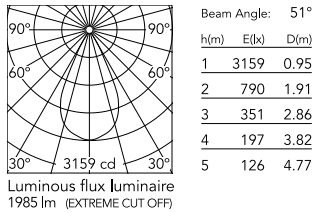

Physical

Colour	Black
Trim	Yes
Orientation	Fixed
Recessed depth (mm)	150
Spot diameter (mm)	111
Net weight (kg)	0.55
Package height (mm)	190
Package width (mm)	175
Package length (mm)	220
IP internal	20
IP external	54

Schematic light drawing

Photometric

Lighting type	Direct
Light distribution	Symmetric
CCT (K)	3000
CRI>	90
McAdam steps (SDCM)	3
LED Life / Failure Ratio	L80B50
Beam angle C0-180 (°)	51
Beam angle C90-270 (°)	51
UGR _L	18