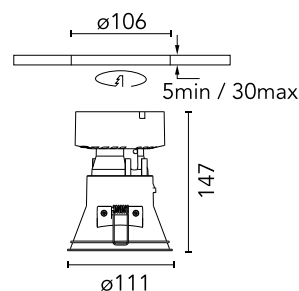

Recessed luminaire with LED light source. Remote transformer not included.
Installation frame not necessary. Diffusing lens included.

Are you a professional and your project needs consulting and support?

[BOOK AN APPOINTMENT](#)