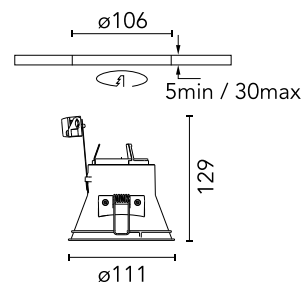

FLOS

05.7031.GL Gold

Easy Kap Ø 105 Fixed EVO

Designed by FLOS Architectural, 2019

'Recessed luminaire with main voltage source. Installation frame not necessary.

Are you a professional and your project needs consulting and support?

[BOOK AN APPOINTMENT](#)

Main specifications

Mounting	Ceiling recessed
Environments	Indoor dry location
Light Source Type	Bulb
Lamp category	LED
Lamp type	PAR16
Lamp holders	GZ10
Ilcos	No
Number of heads	1
System power (W)	4.2

Physical

Colour	Gold
Trim	Yes
Orientation	Fixed
Recessed depth (mm)	155
Spot diameter (mm)	111
Net weight (kg)	0.23
Package height (mm)	190
Package width (mm)	175
Package length (mm)	220
IP internal	54
IP external	54