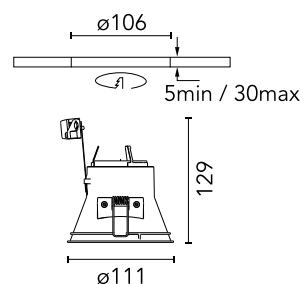

## Easy Kap Ø 105 Fixed EVO

Designed by FLOS Architectural, 2019

Recessed 12V lamp luminaire. Remote transformer not included. Installation frame not necessary.

Are you a professional and your project needs consulting and support?

### Physical

Colour	Gold
Trim	Yes
Orientation	Fixed
Recessed depth (mm)	134
Spot diameter (mm)	111
Net weight (kg)	0.23
Package height (mm)	190
Package width (mm)	175
Package length (mm)	220
IP internal	54
IP external	54