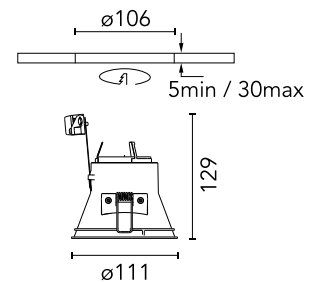

### Physical

Colour	White
Trim	Yes
Orientation	Fixed
Recessed depth (mm)	134
Spot diameter (mm)	111
Net weight (kg)	0.23
Package height (mm)	190
Package width (mm)	175
Package length (mm)	220
IP internal	54
IP external	54