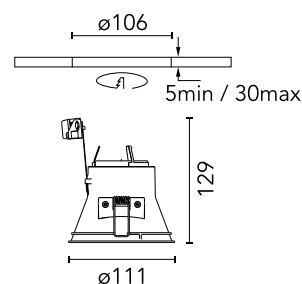

FLOS

05.7030.74 Black

Easy Kap Ø 105 Fixed EVO

Designed by FLOS Architectural, 2019

Recessed 12V lamp luminaire. Remote transformer not included. Installation frame not necessary.

Are you a professional and your project needs consulting and support?

[BOOK AN APPOINTMENT](#)

Main specifications

Mounting	Ceiling recessed
Environments	Indoor dry location
Light Source Type	Bulb
Lamp category	LED
Lamp type	QR-CBC 51
Lamp holders	GX5.3
Ilcos	No

Physical

Colour	Black
Trim	Yes
Orientation	Fixed
Recessed depth (mm)	134
Spot diameter (mm)	111
Net weight (kg)	0.23
Package height (mm)	190
Package width (mm)	175
Package length (mm)	220
IP internal	54
IP external	54