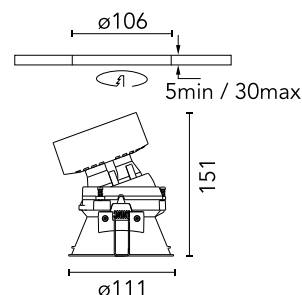

Recessed luminaire with LED light source. Remote transformer not included.
Installation frame not necessary. Diffusing lens included.

Are you a professional and your project needs consulting and support?

[BOOK AN APPOINTMENT](#)